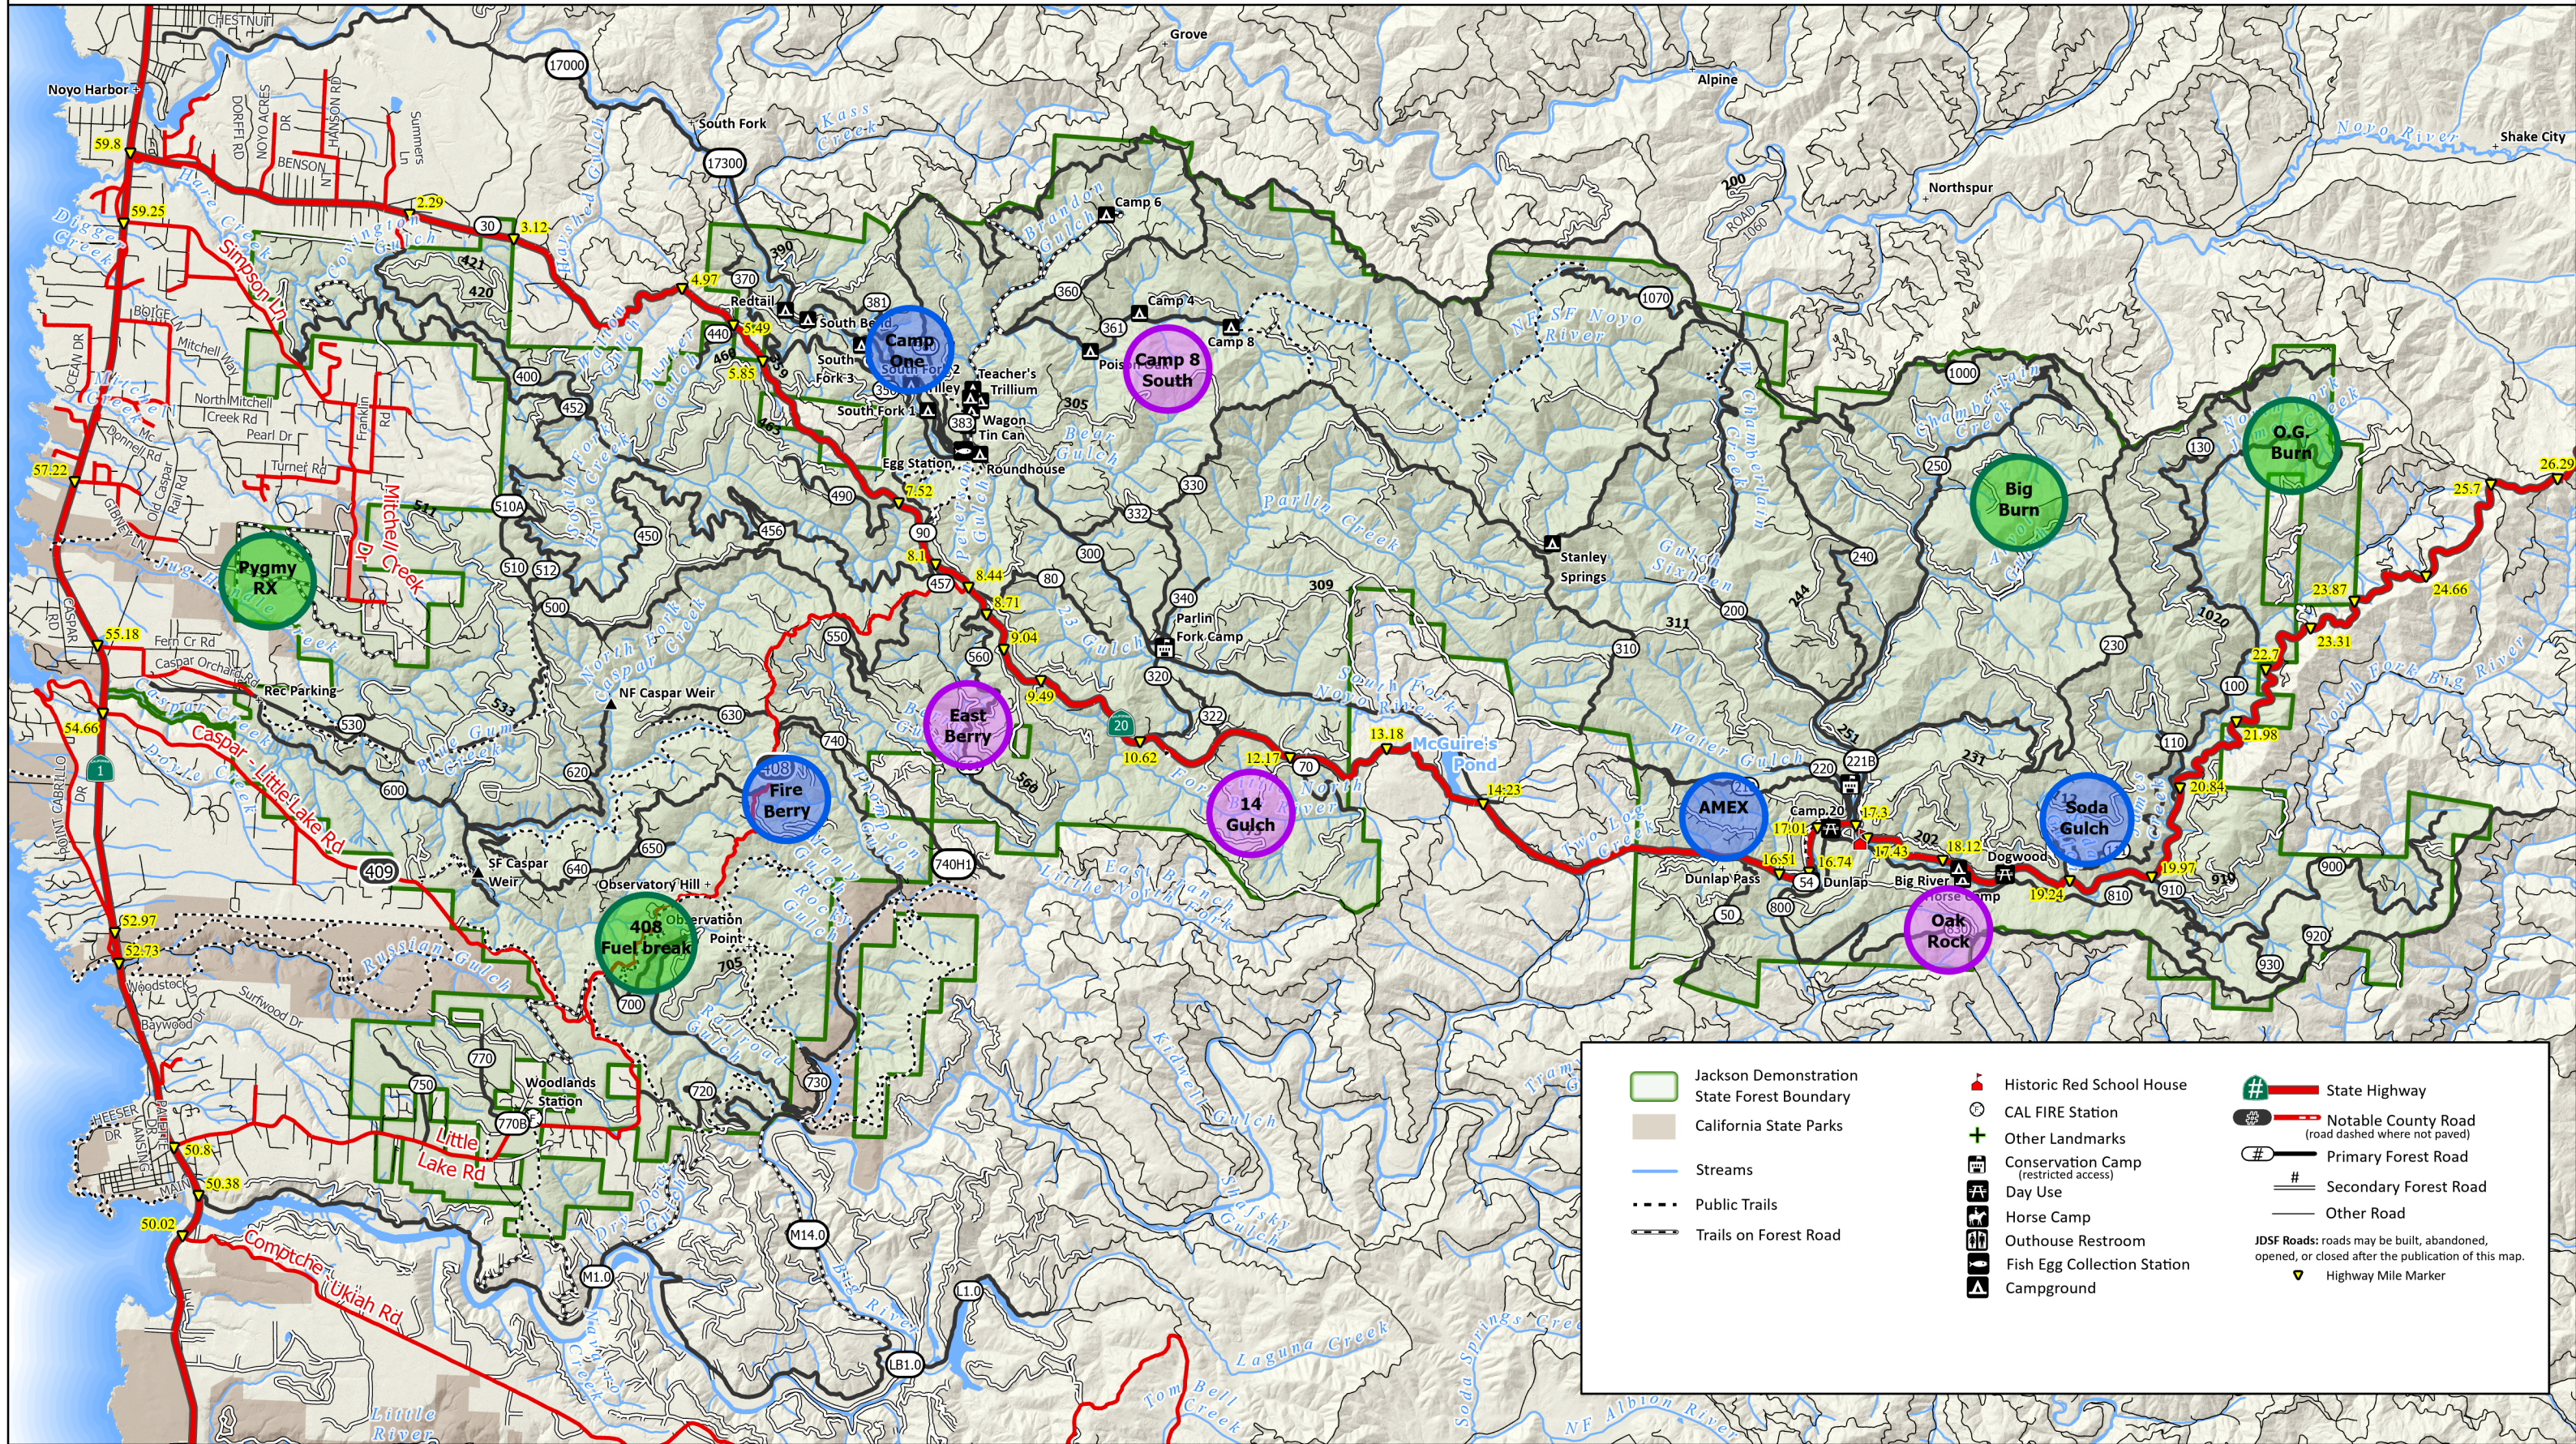

Jackson Demonstration State Forest

California Department of Forestry and Fire Protection-Mendocino Unit

Future Projects

- **Proposed THP**-Subject to change in size/shape at this stage of development
- **JAG Approved THPs**
- **Potential Fuels Project**
Location-Subject to change in size/shape at this stage of development

Projection: Teale Albers
Datum: NAD 83

1:76,000
Revision Date: 2/13/2026

Jackson Demonstration State Forest Boundary	Historic Red School House	State Highway
California State Parks	CAL FIRE Station	Notable County Road (road dashed where not paved)
Streams	Other Landmarks	Primary Forest Road
Public Trails	Conservation Camp (restricted access)	Secondary Forest Road
Trails on Forest Road	Day Use	Other Road
	Horse Camp	
	Outhouse Restroom	
	Fish Egg Collection Station	
	Campground	

JDSF Roads: roads may be built, abandoned, opened, or closed after the publication of this map.

Highway Mile Marker