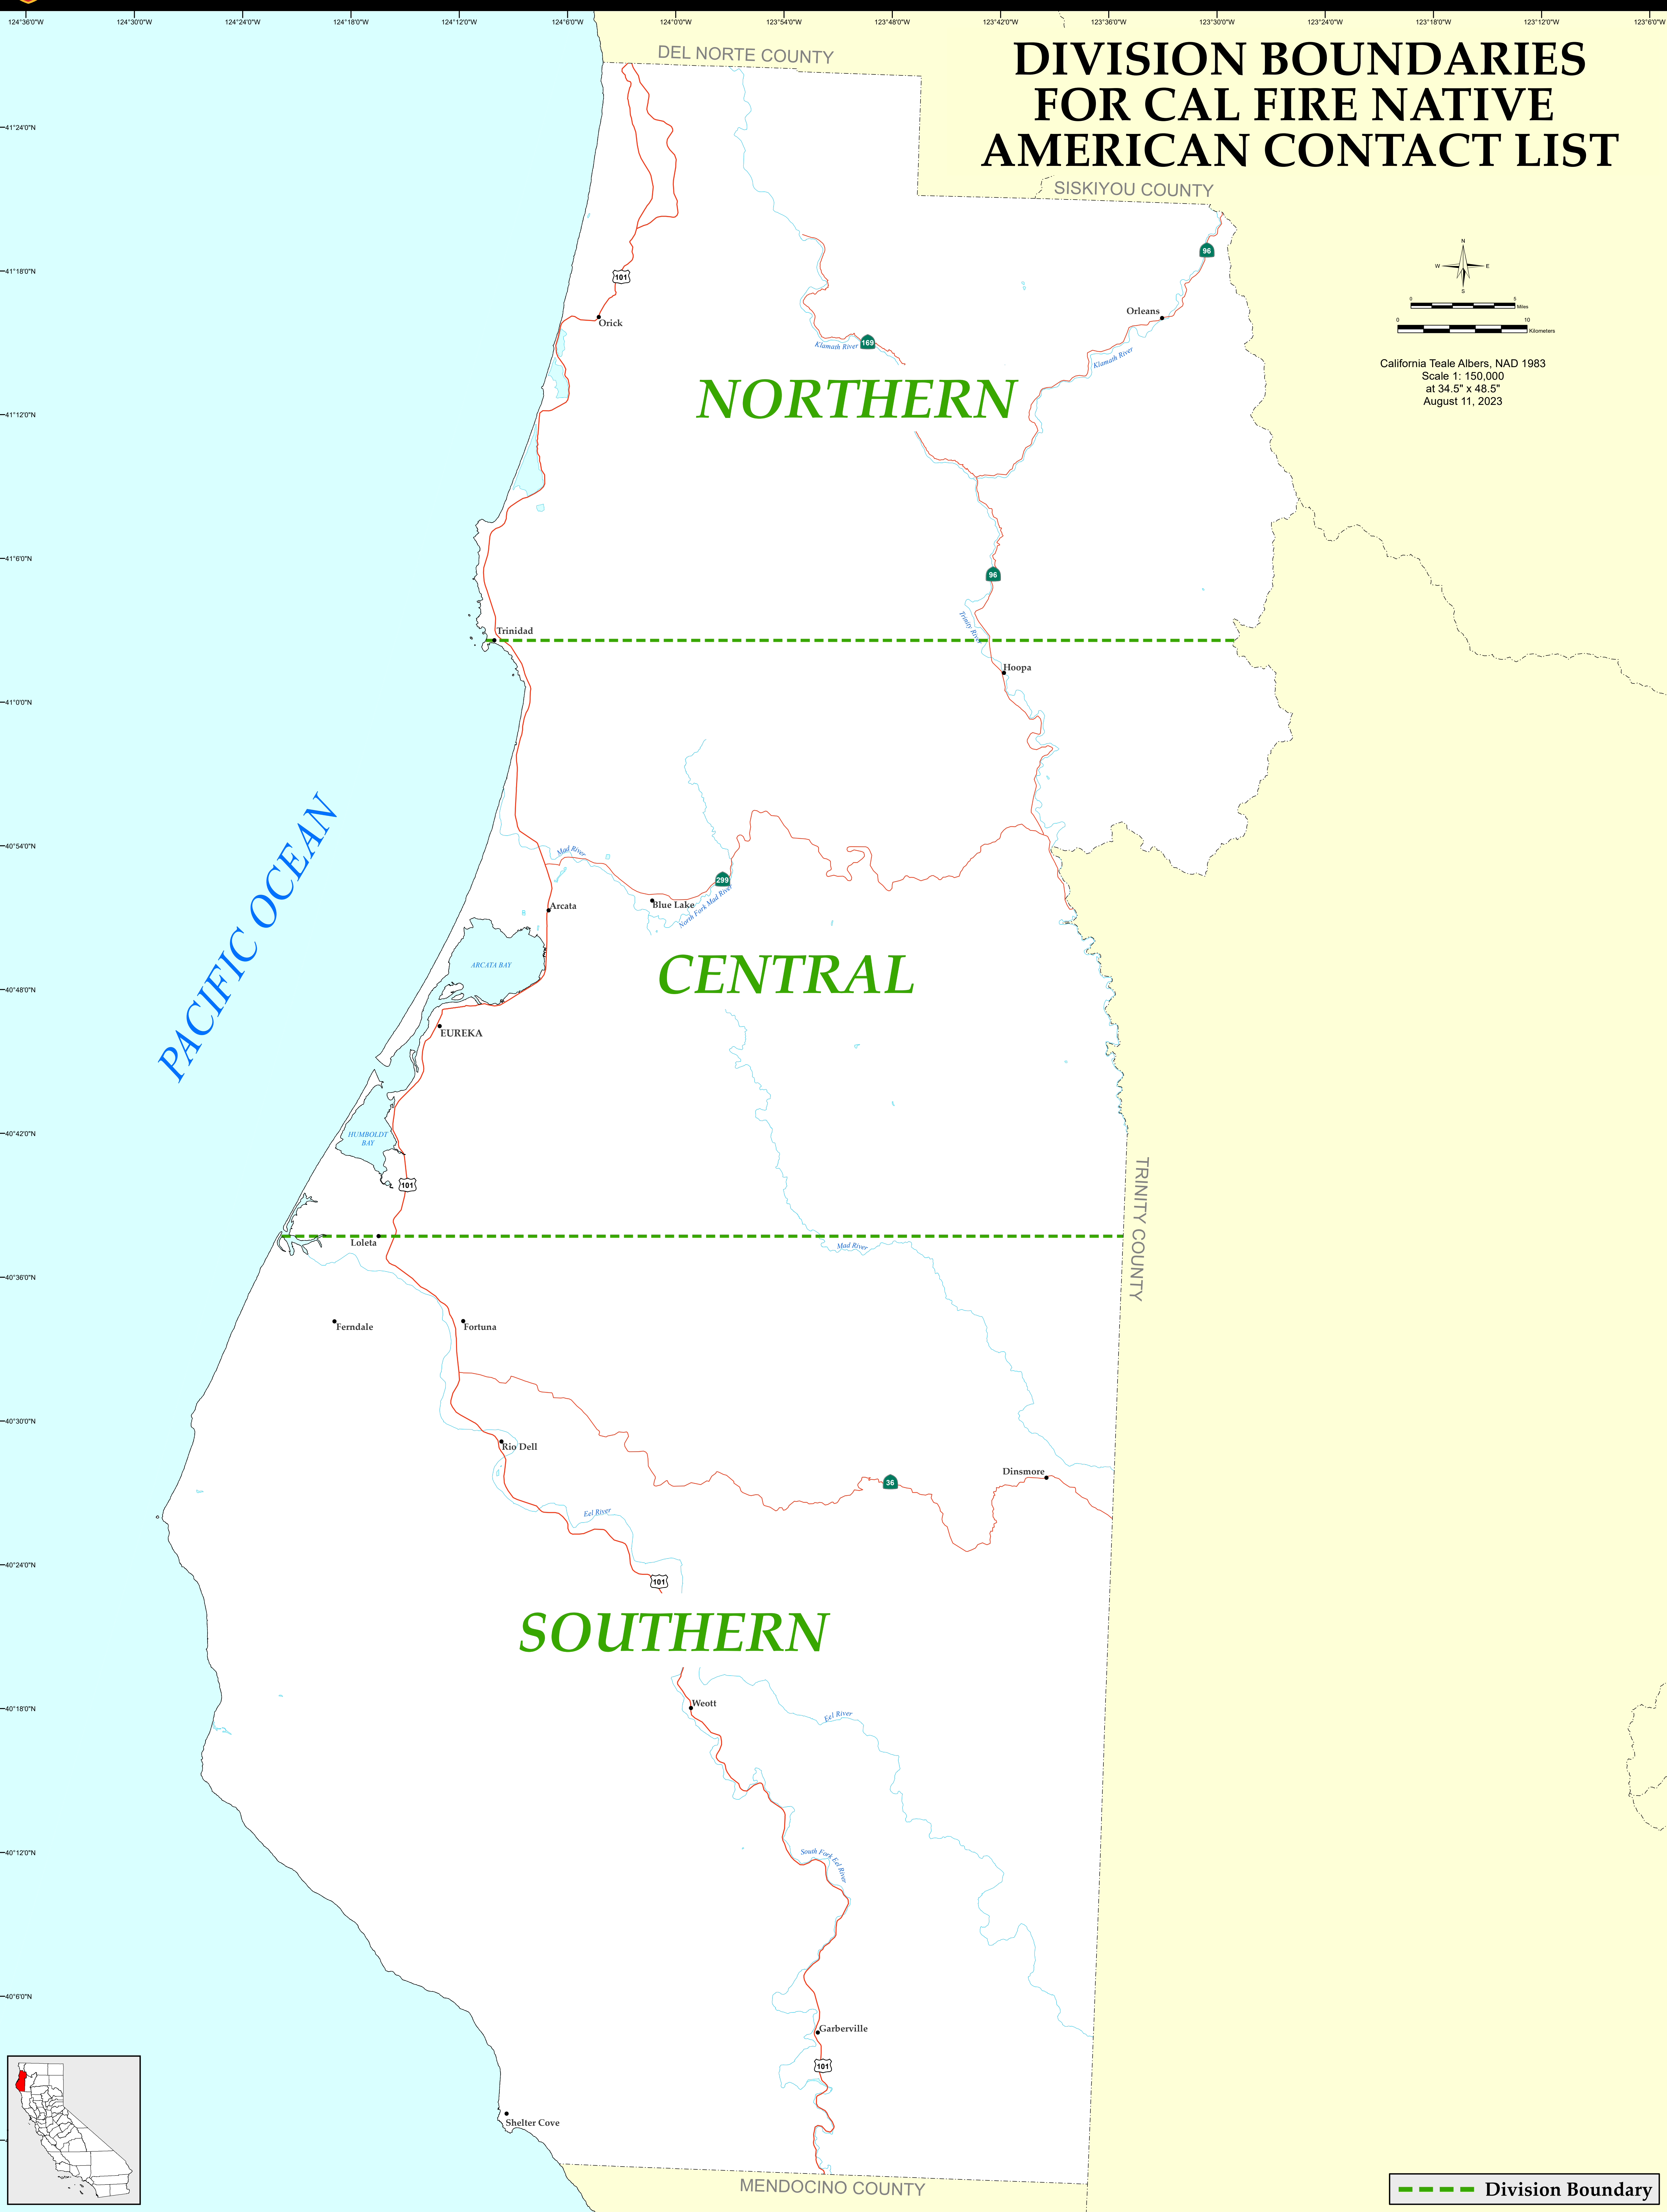

HUMBOLDT COUNTY

DIVISION BOUNDARIES FOR CAL FIRE NATIVE AMERICAN CONTACT LIST

California Teale Albers, NAD 1983
 Scale 1: 150,000
 at 34.5" x 48.5"
 August 11, 2023

--- Division Boundary

The State of California and the Department of Forestry and Fire Protection make no representations or warranties regarding the accuracy of data or maps. Neither the State nor the Department shall be liable under any circumstances for any direct, special, incidental, or consequential damages with respect to any claim by any user or third party on account of, or arising from, the use of data or maps. For more information, contact CAL FIRE - 715 P St., Sacramento, CA 95814, (916) 653-5123