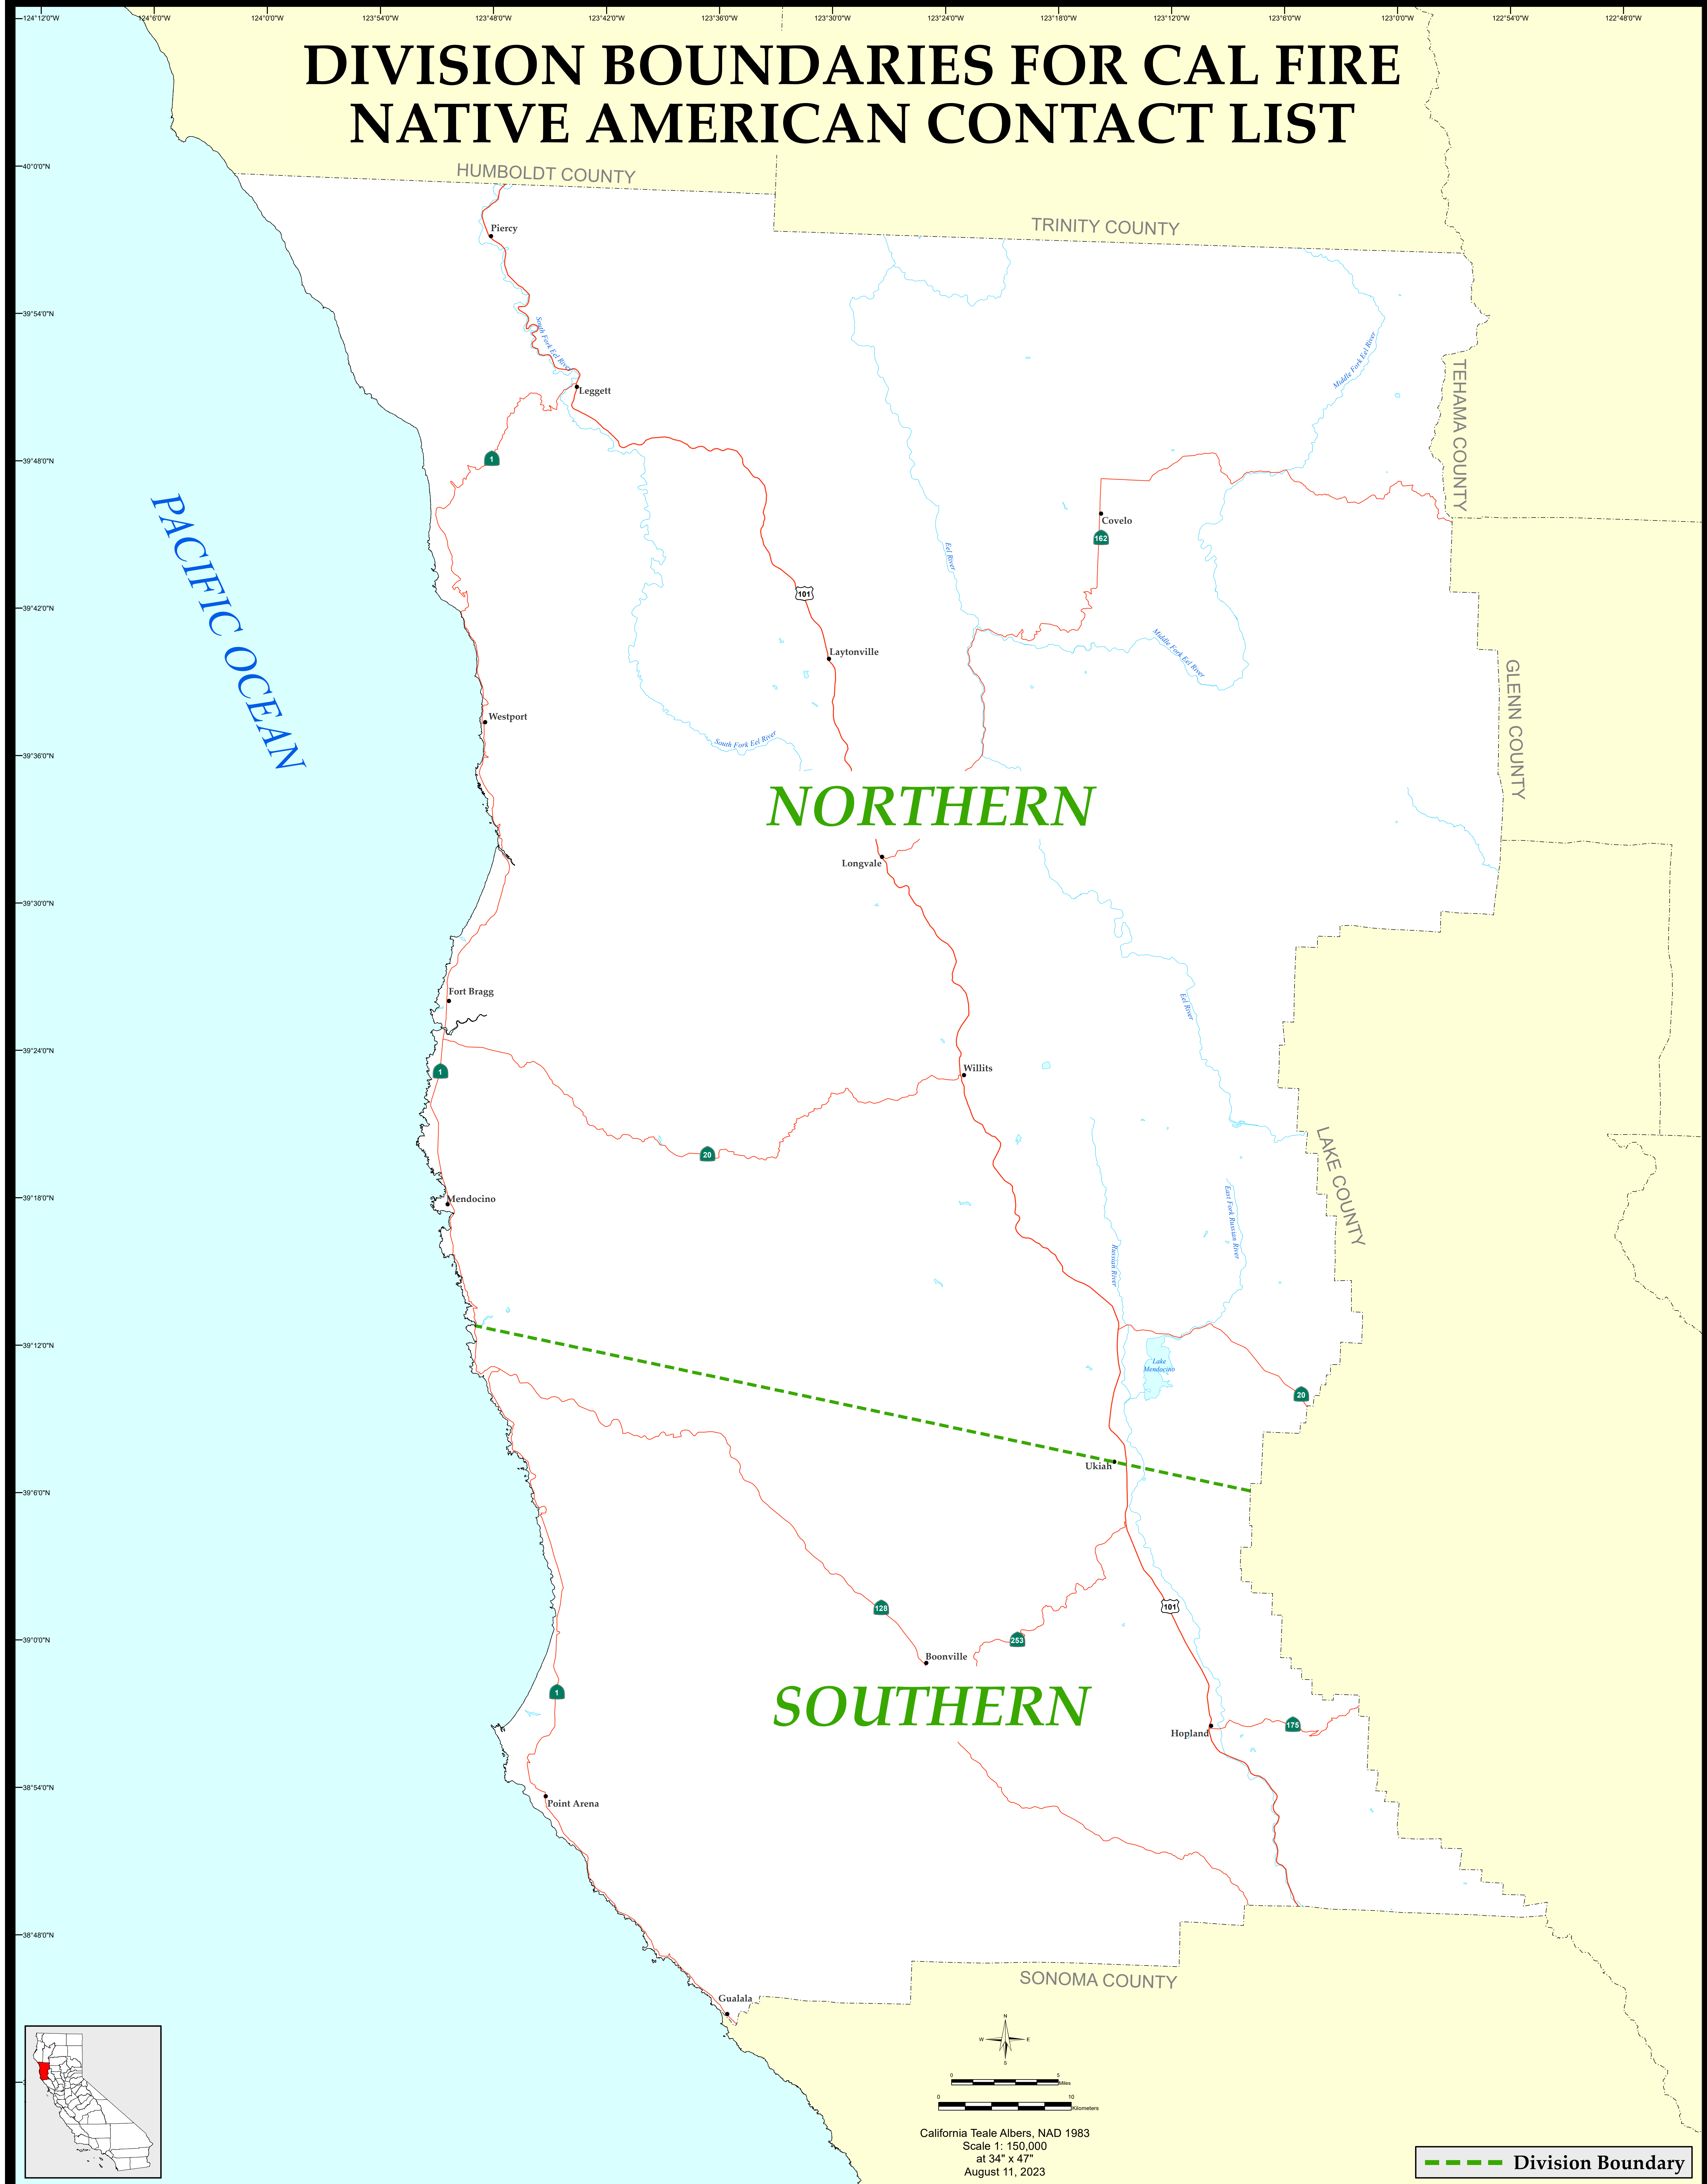

DIVISION BOUNDARIES FOR CAL FIRE NATIVE AMERICAN CONTACT LIST

NORTHERN

SOUTHERN

--- Division Boundary

California Teale Albers, NAD 1983
Scale 1: 150,000
at 34" x 47"
August 11, 2023

The State of California and the Department of Forestry and Fire Protection make no representations or warranties regarding the accuracy of data or maps. Neither the State nor the Department shall be liable under any circumstances for any direct, special, incidental, or consequential damages with respect to any claim by any user or third party on account of, or arising from, the use of data or maps. For more information, contact CAL FIRE - 715 P St., Sacramento, CA 95814, (916) 653-5123