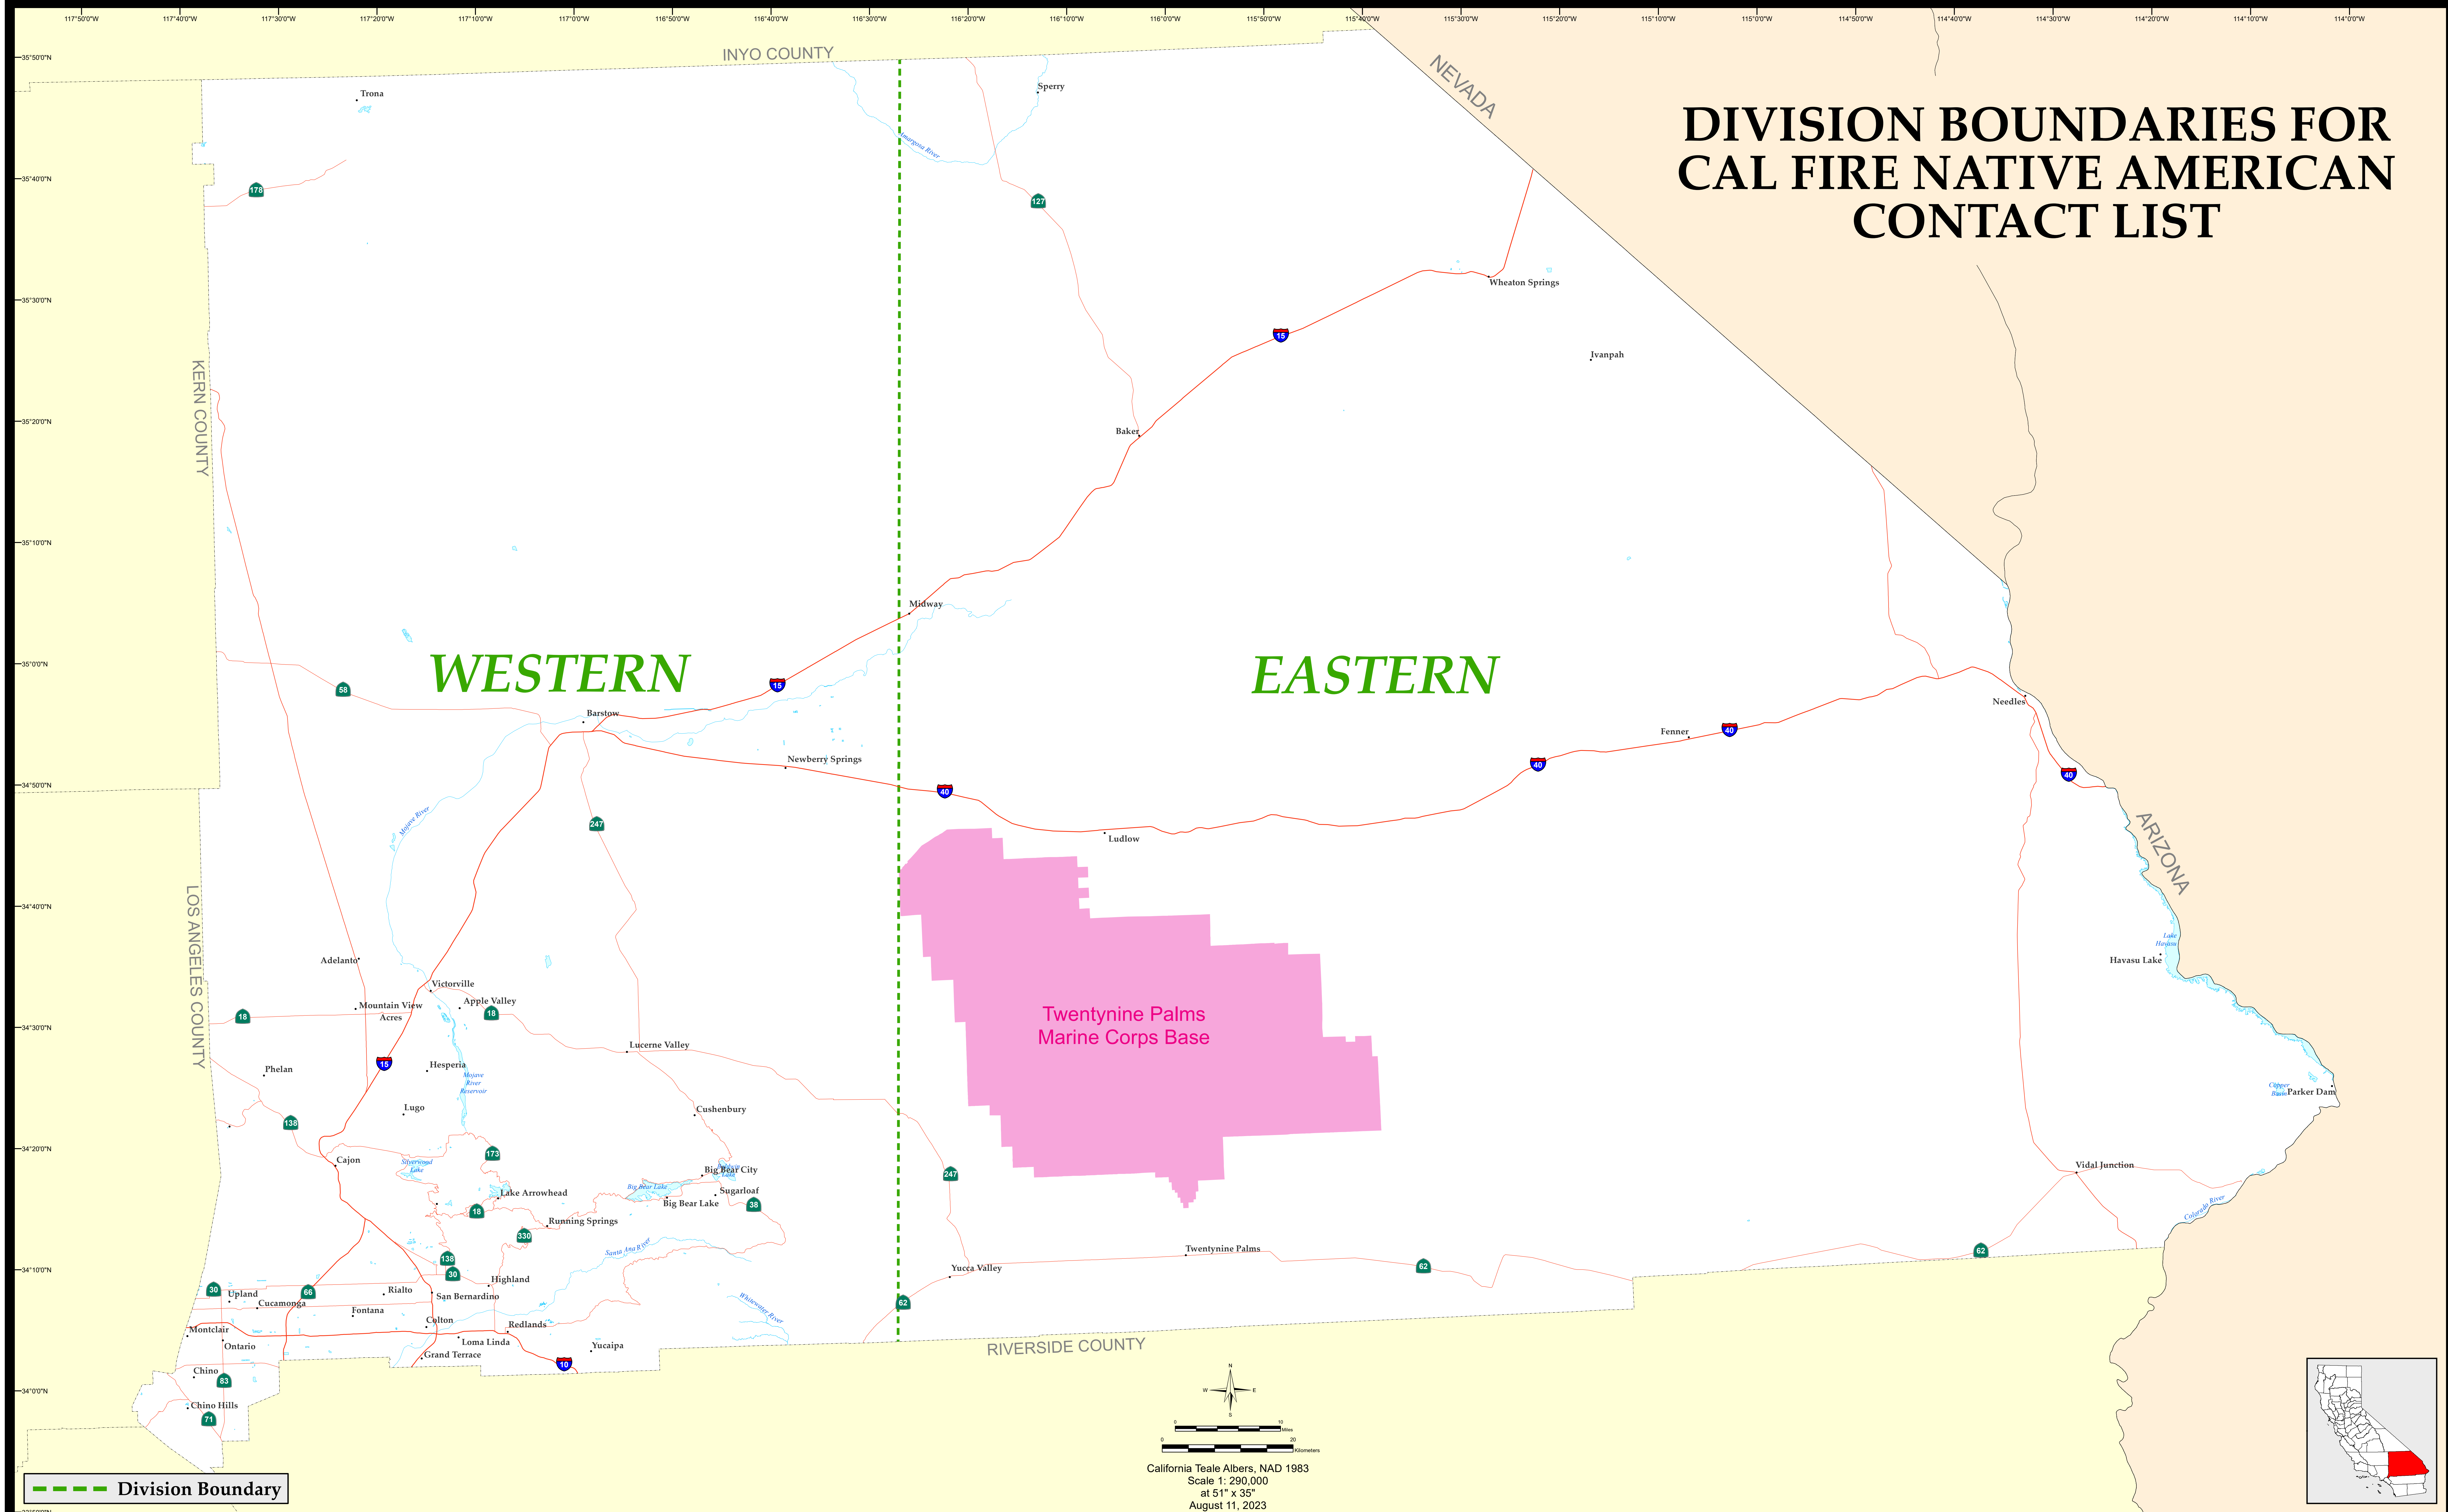

SAN BERNARDINO COUNTY

DIVISION BOUNDARIES FOR CAL FIRE NATIVE AMERICAN CONTACT LIST

--- Division Boundary

California Teale Albers, NAD 1983
 Scale 1: 290,000
 at 51" x 35"
 August 11, 2023

The State of California and the Department of Forestry and Fire Protection make no representations or warranties regarding the accuracy of data or maps. Neither the State nor the Department shall be liable under any circumstances for any direct, special, incidental, or consequential damages with respect to any claim by any user or third party on account of, or arising from, the use of data or maps. For more information, contact CAL FIRE - 715 P St., Sacramento, CA 95814, (916) 653-5123