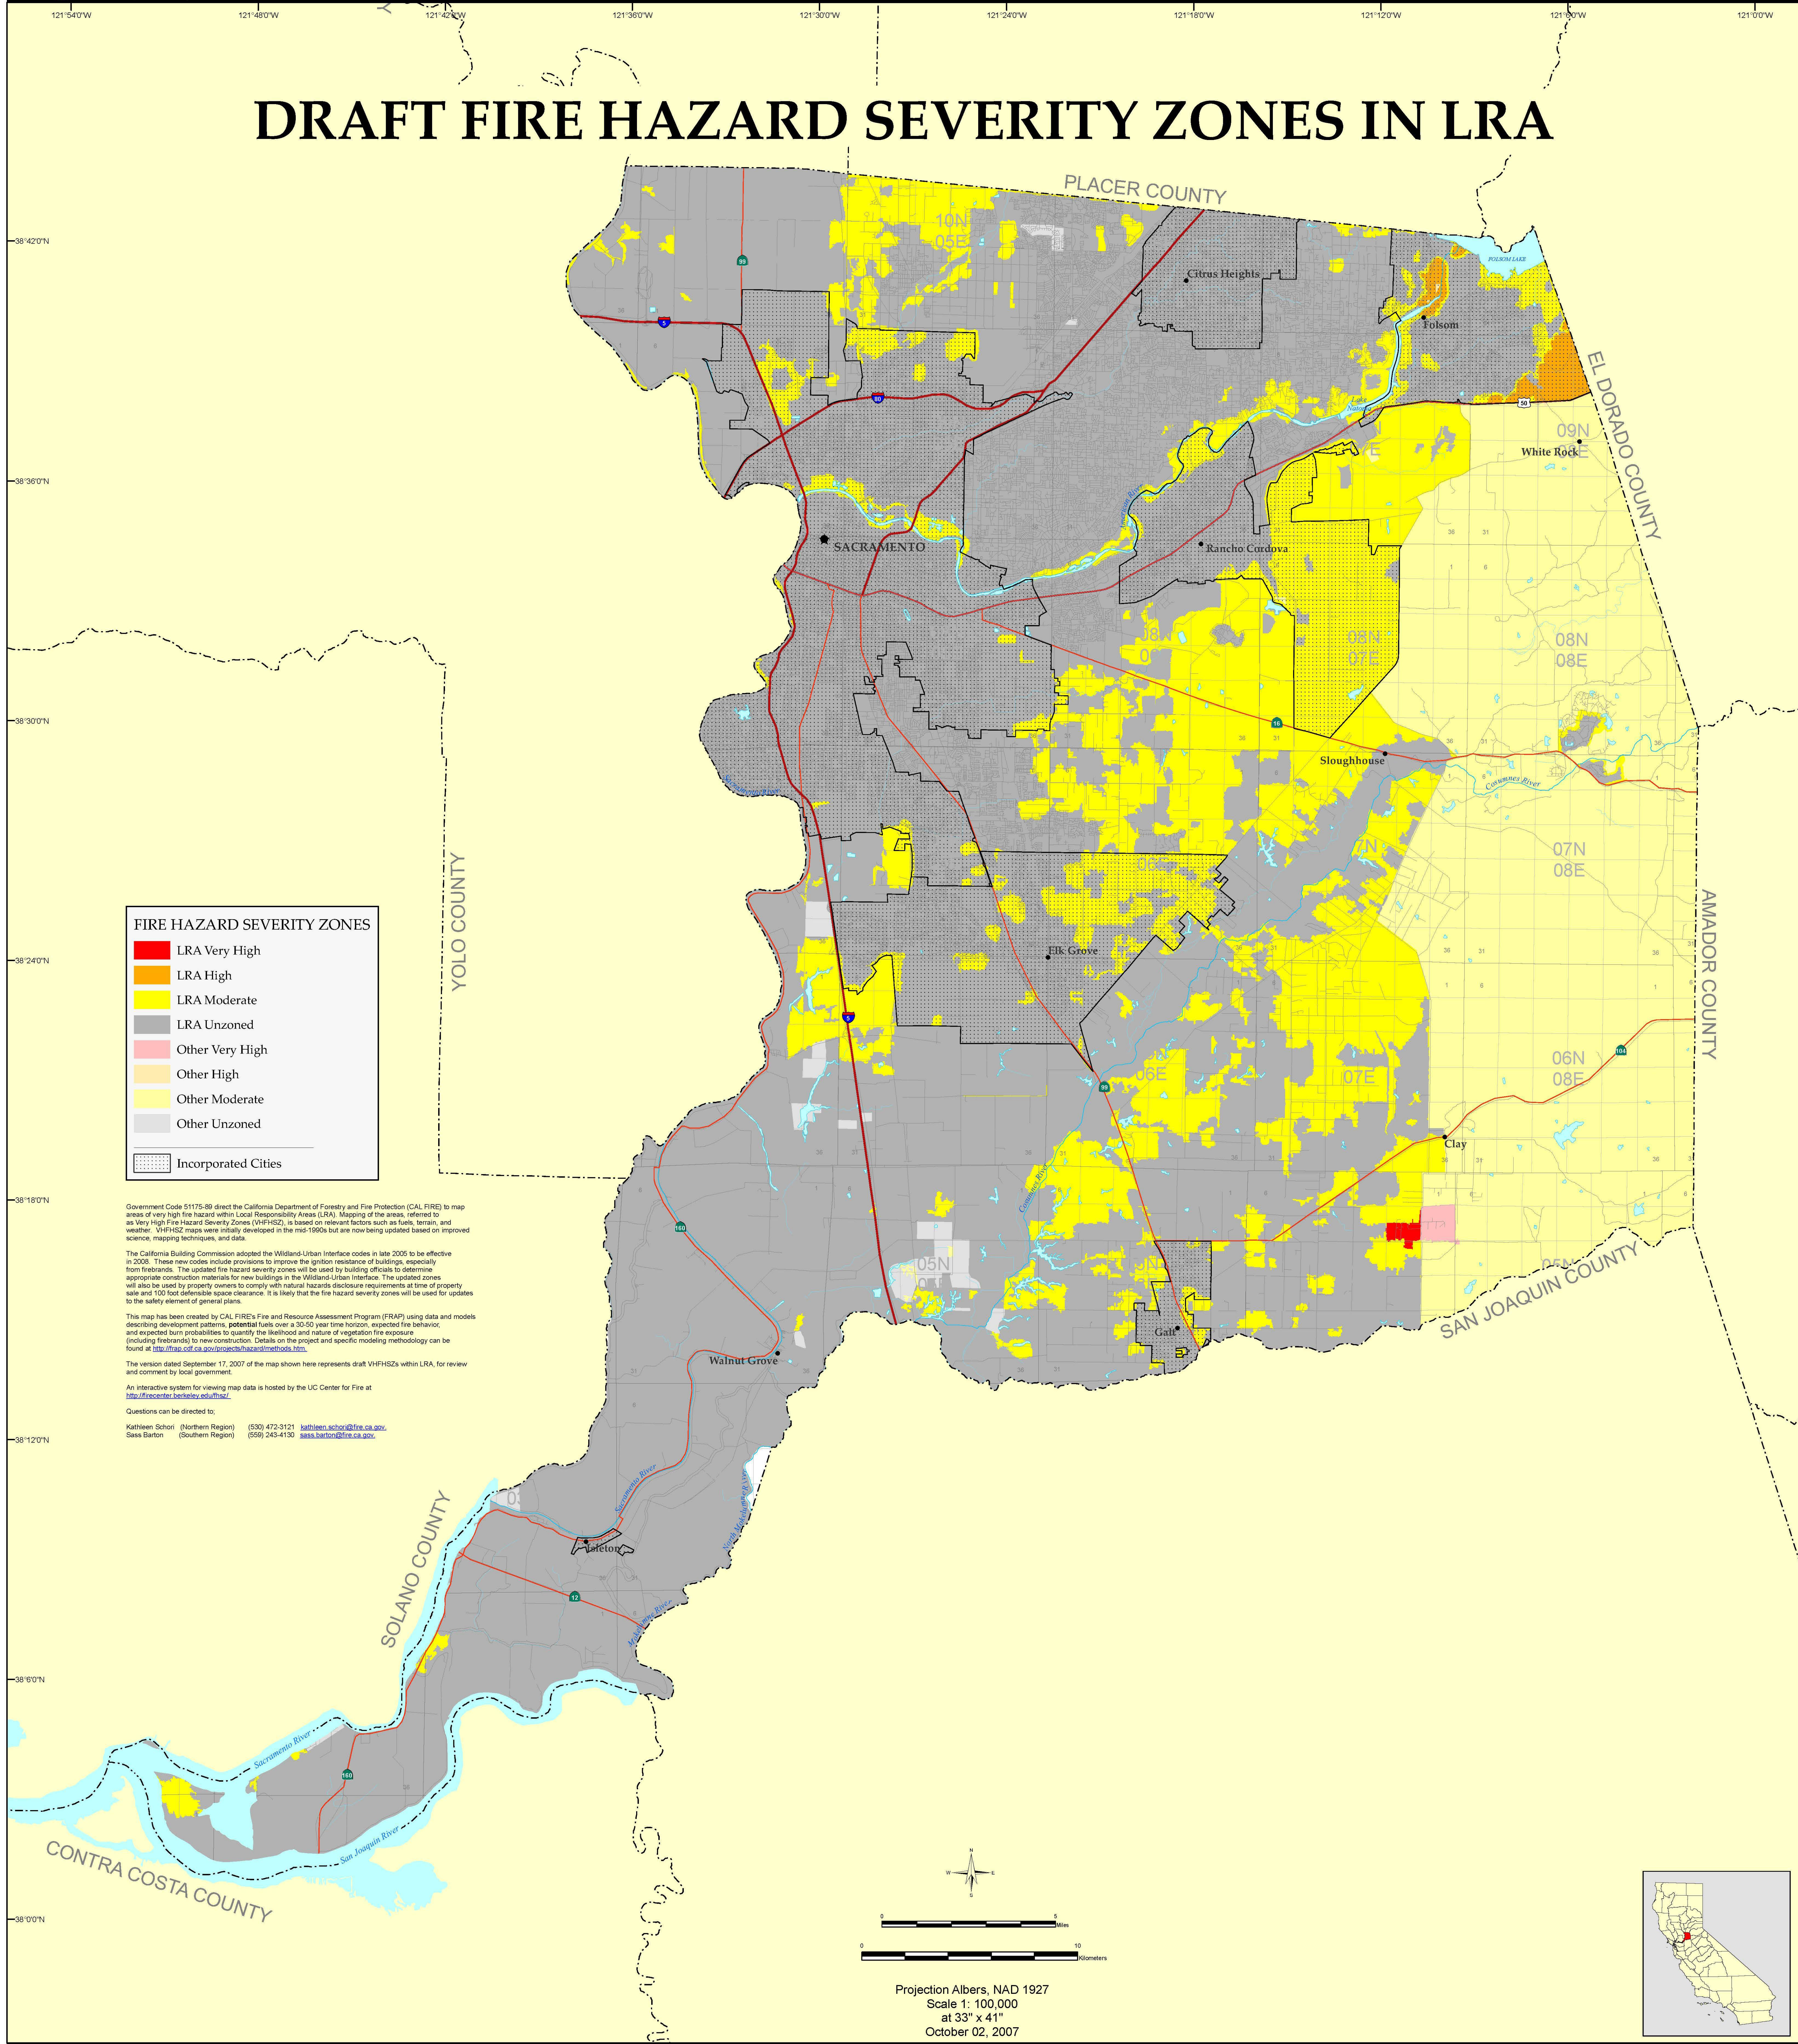

## DRAFT FIRE HAZARD SEVERITY ZONES IN LRA

Projection Albers, NAD 1927  
 Scale 1: 100,000  
 at 33" x 41"  
 October 02, 2007