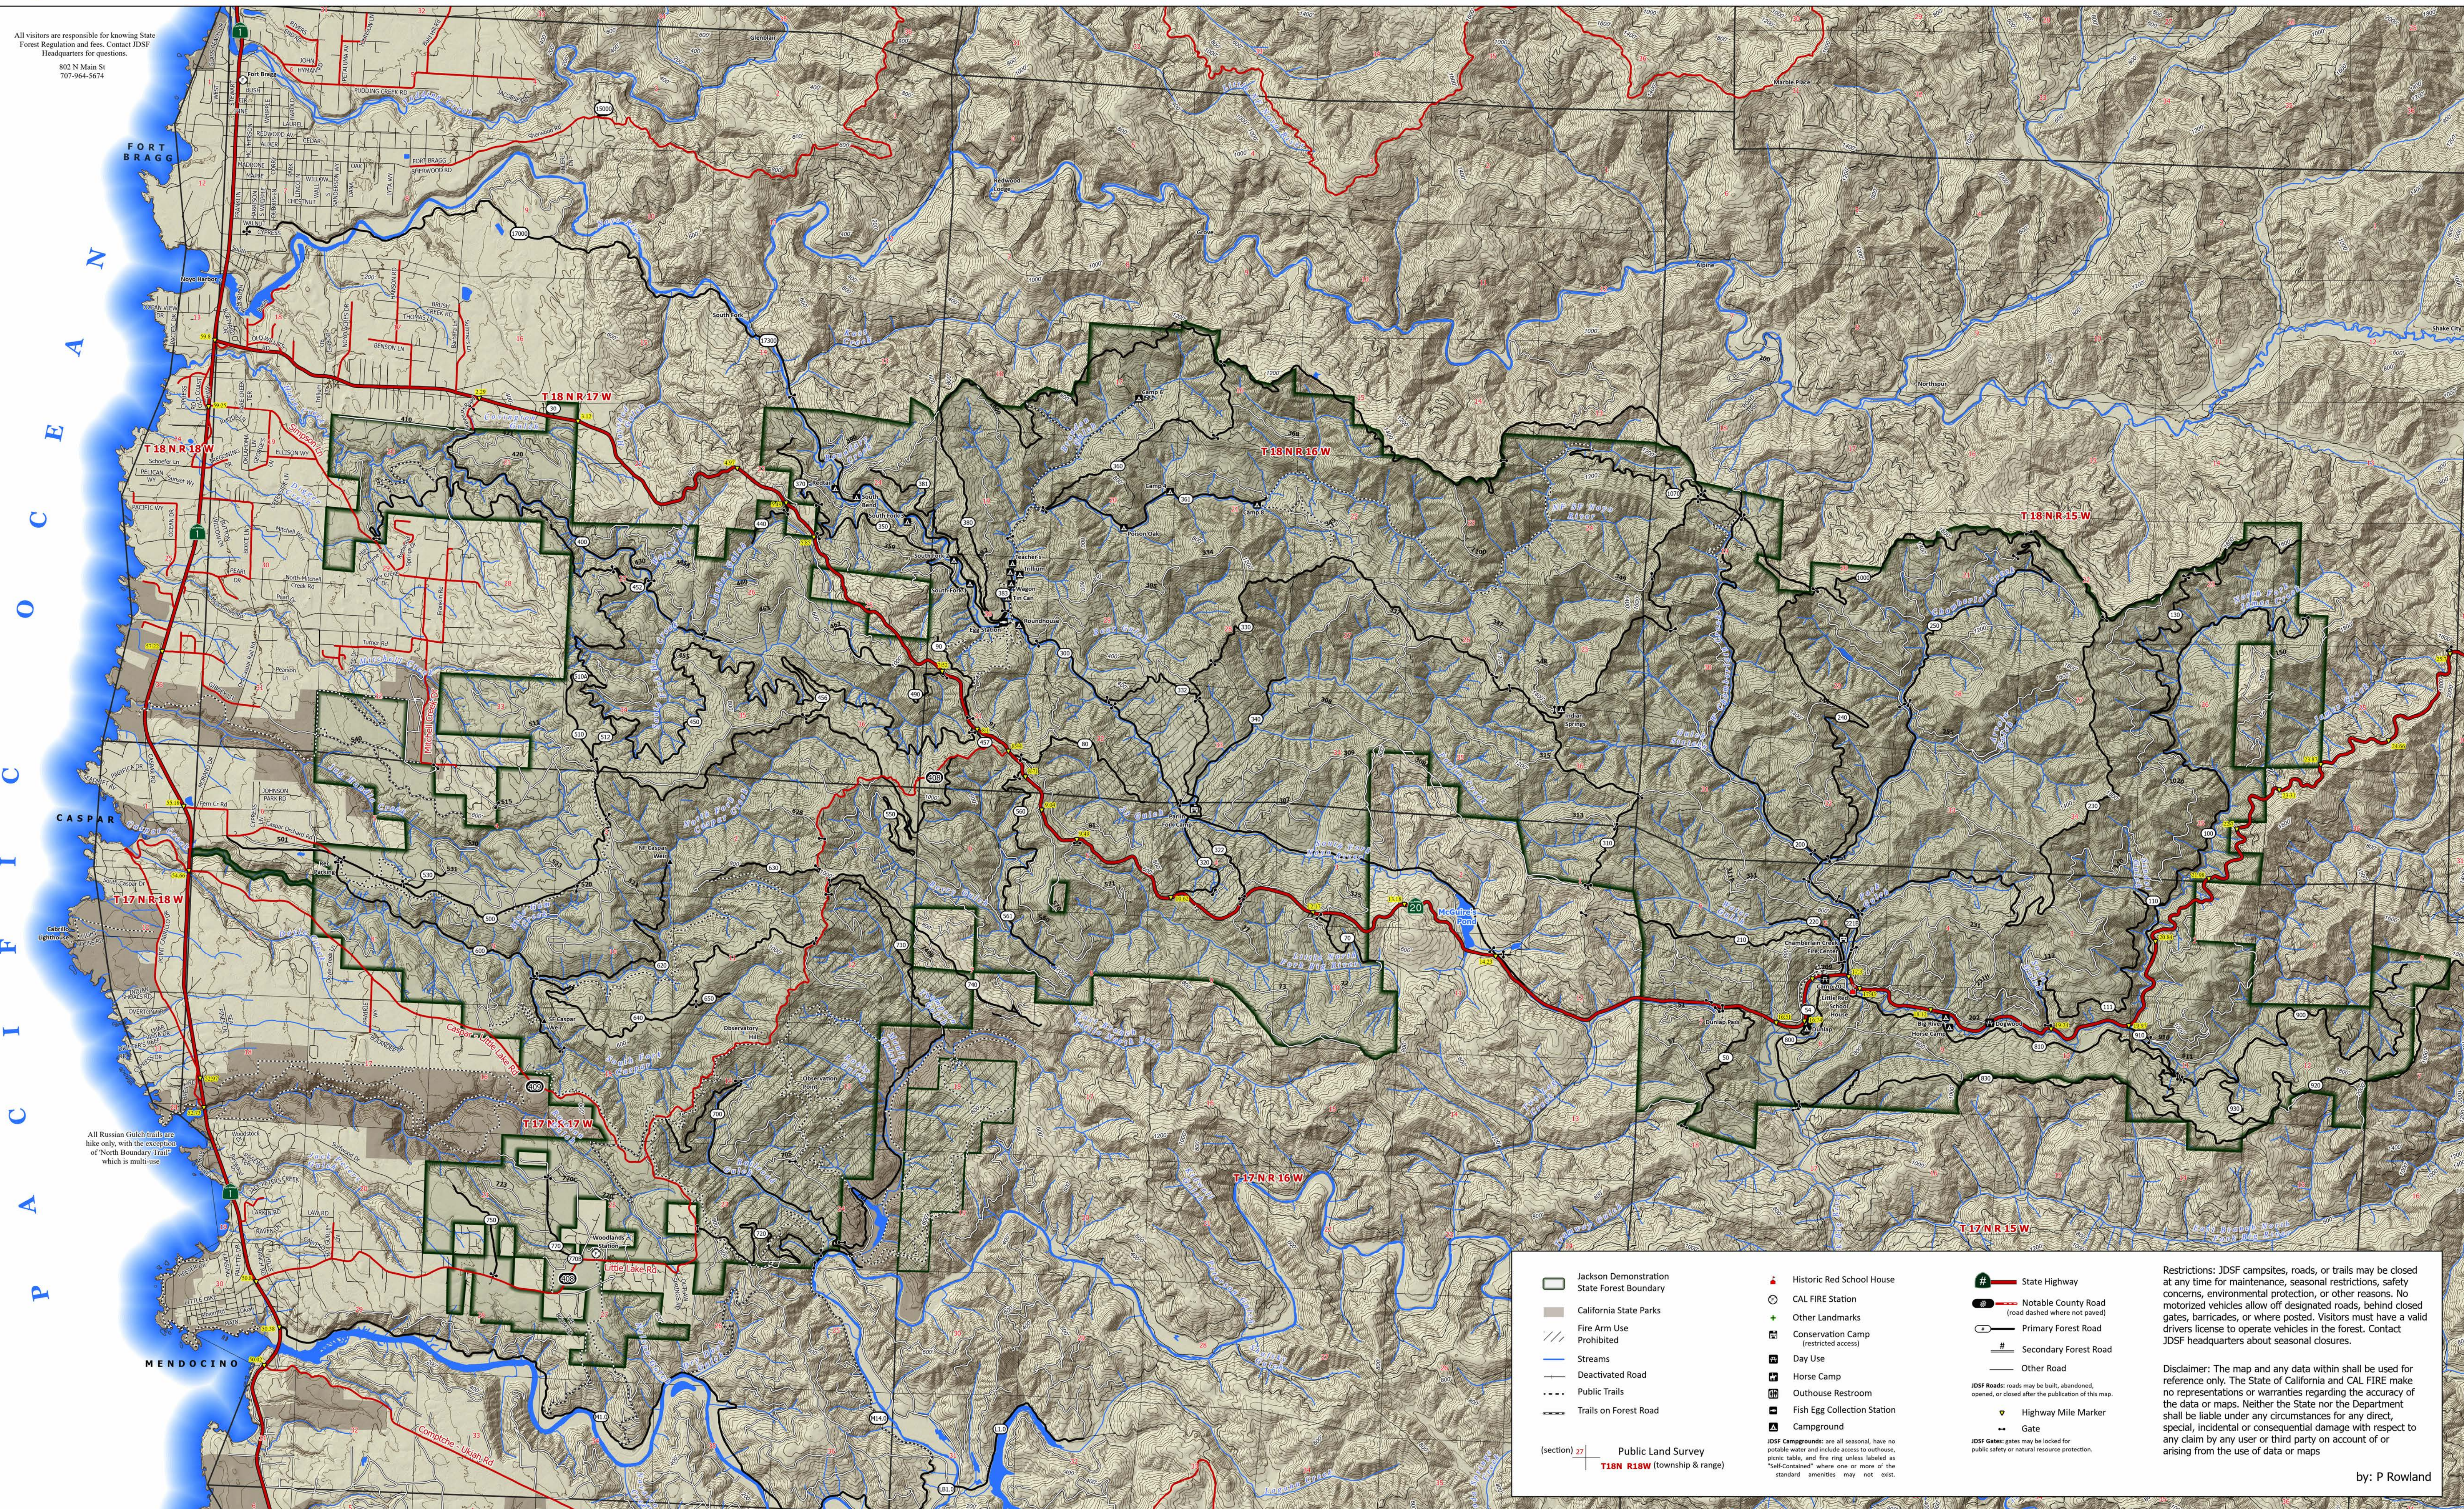

JACKSON DEMONSTRATION STATE FOREST

CALIFORNIA DEPARTMENT OF FORESTRY AND FIRE PROTECTION-MENDOCINO UNIT

RECREATION OVERVIEW MAP

Projection: Teale Albers
Datum: NAD 83

1:36,000
Revision Date: 9/14/2023

0 1 2 4 Miles

All Russian Gulch trails are hike only, with the exception of "North Boundary Trail" which is multi-use.

Jackson Demonstration State Forest Boundary	Historic Red School House	State Highway	Restrictions: JDSF campsites, roads, or trails may be closed at any time for maintenance, seasonal restrictions, safety concerns, environmental protection, or other reasons. No motorized vehicles allow off designated roads, behind closed gates, barricades, or where posted. Visitors must have a valid drivers license to operate vehicles in the forest. Contact JDSF headquarters about seasonal closures. Disclaimer: The map and any data within shall be used for reference only. The State of California and CAL FIRE make no representations or warranties regarding the accuracy of the data or maps. Neither the State nor the Department shall be liable under any circumstances for any direct, special, incidental or consequential damage with respect to any claim by any user or third party on account of or arising from the use of data or maps by: P Rowland
California State Parks	CAL FIRE Station	Notable County Road (road dashed where not paved)	
Fire Arm Use Prohibited	Other Landmarks	Primary Forest Road	
Streams	Conservation Camp (restricted access)	Secondary Forest Road	
Deactivated Road	Day Use	Other Road	
Public Trails	Outhouse Restroom	Highway Mile Marker	
Trails on Forest Road	Fish Egg Collection Station	Gate	
(section) 27 Public Land Survey	Campground	JDSF Roads: roads may be built, abandoned, opened, or closed after the publication of this map.	
T18N R18W (township & range)	JDSF Campgrounds: are all seasonal, have no potable water and include access toouthouse, picnic table, and fire ring unless labeled as "Self-Contained" where one or more of the standard amenities may not exist.	JDSF Gates: gates may be locked for public safety or natural resource protection.